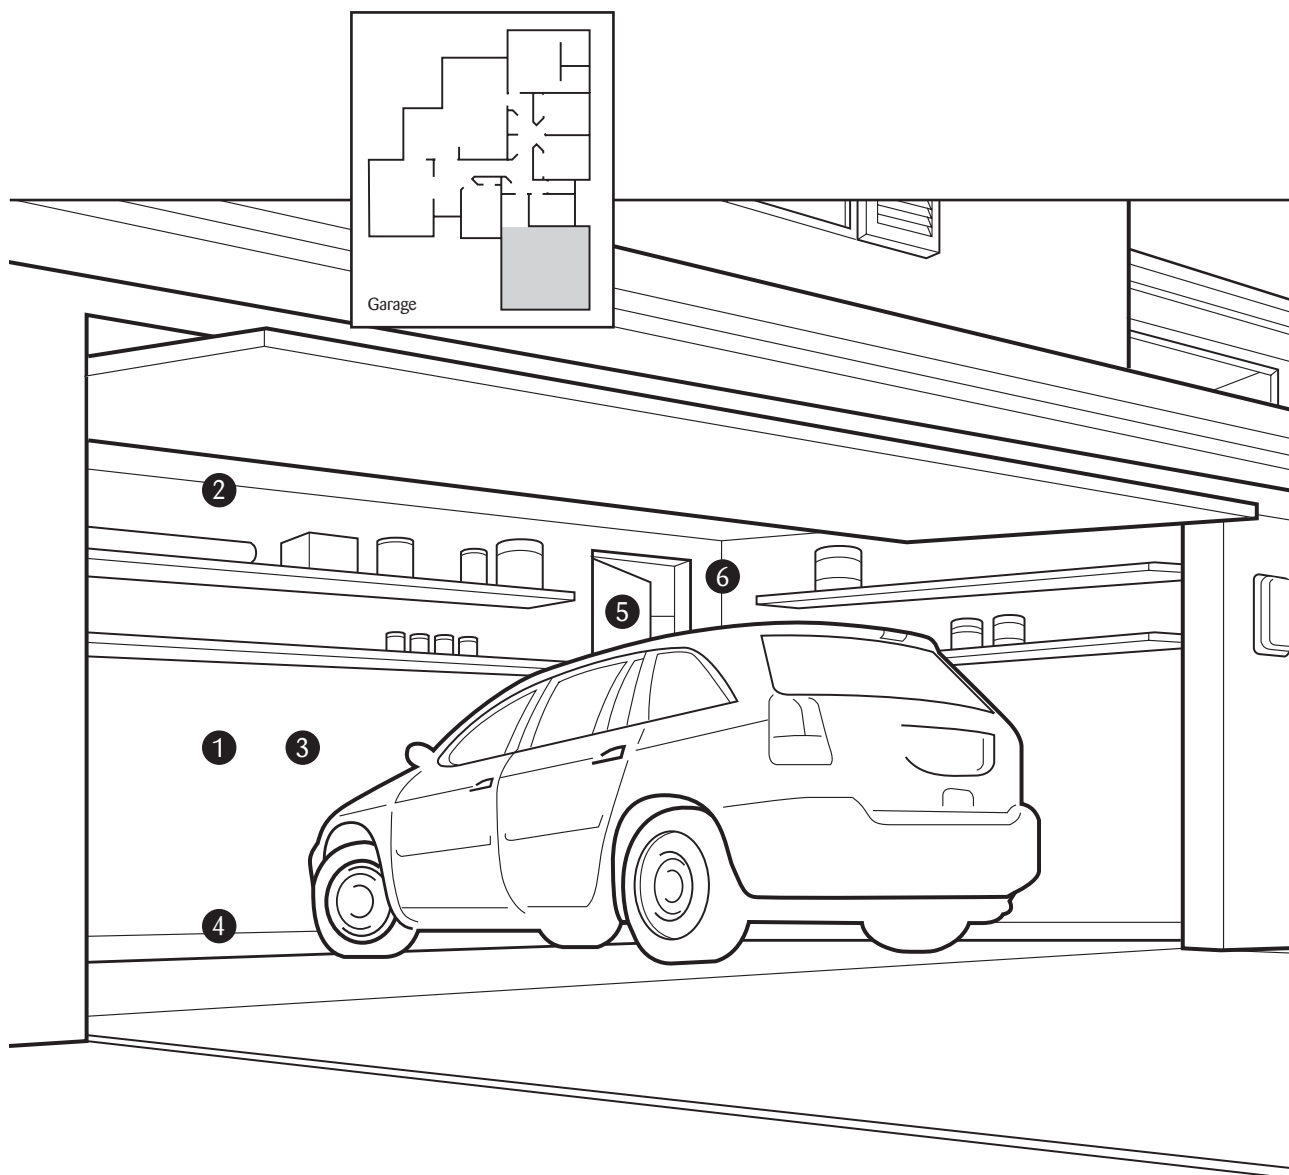

Garage

COMMON PROBLEMS

Major considerations are toughness and durability. As most garages are multi-purpose areas, sometimes used as workshops, hobby rooms and for storage of equipment, they are usually subject to wear and tear.

RECOMMENDATIONS

GIB TOUGH ZONE®

A GIB Tough Zone® solution for walls and GIB Ultraline® for ceilings. Also recommended are solid core doors, solid timber trims and specific Resene paint systems to provide added protection from marks, scratches and dents.

GARAGE RECOMMENDATIONS

1. 1 GIB Toughline® on walls
2. 2 13mm GIB Ultraline® on ceilings
3. 3 Scratch resistant paint/wallpaper eg. Resene Zylone SpaceCote; any textured solid vinyl wallpaper
4. 4 Solid timber skirting boards
5. 5 Solid Core Door with door stops
6. 6 Wall Corners – GIB® Goldline™ trims