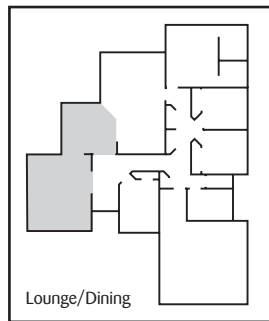

LOUNGE/DINING RECOMMENDATIONS

- 1 10mm GIB Ultraline® on walls
- 2 13mm GIB Ultraline® on ceilings
- 3 Paint/wallpaper eg. Resene Zylone SpaceCote; any wallpaper
- 4 Design features eg. higher ceilings, bulkheads etc. for a better proportioned space and a designer appearance
- 5 GIB-Cove® for a designer appearance
- 6 GIB® Goldline™ Trims for a designer appearance
- 7 Higher Ceilings